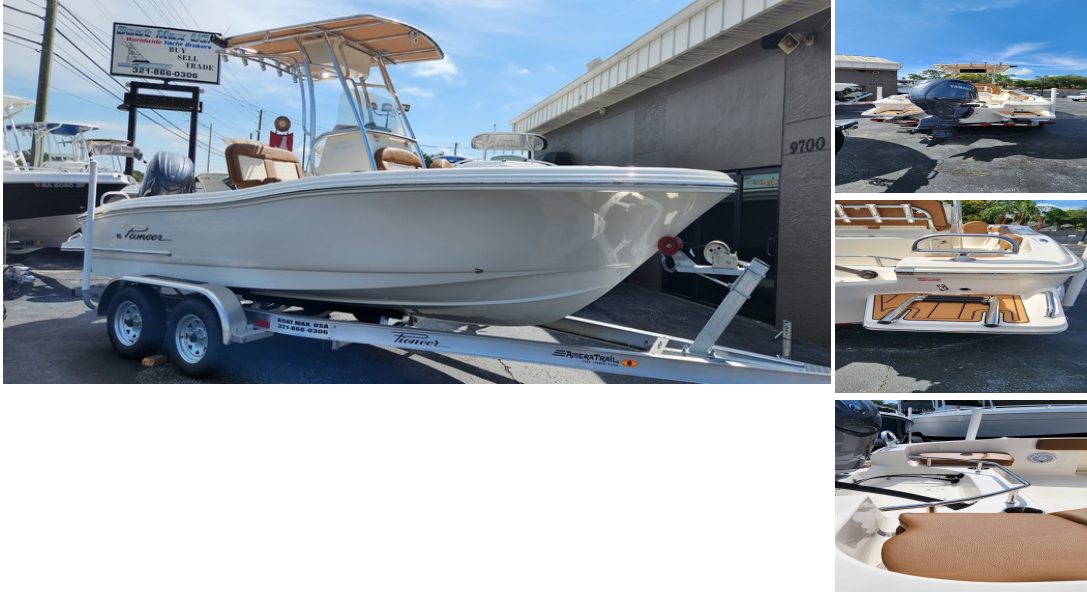

Orlando
32817
United States
Mobile:
Telephone: 321-866-0306

Pioneer - Sportfish 202

\$ 1

Description

2024 Pioneer 202 Sportfish powered by a Yamaha F150XC! She comes with a custom Tandem Axle Amera Trail trailer! She also has the forward-facing backrest, bow cushion, footrest, raw water wash down kit, pop up bumper holder set, trim tabs, tackle center, JL Audio stereo with (4) speakers, 12/24 volt trolling motor plug, dual battery switch, and a canvas T-Top package with electronics box. CALL FOR PRICING.

Sales status: available

Manufacturer: Pioneer

Model: Sportfish 202

Year built: 2024

Length: 6.1 m

Condition: New

Sale Type: New

Sale: Dealer