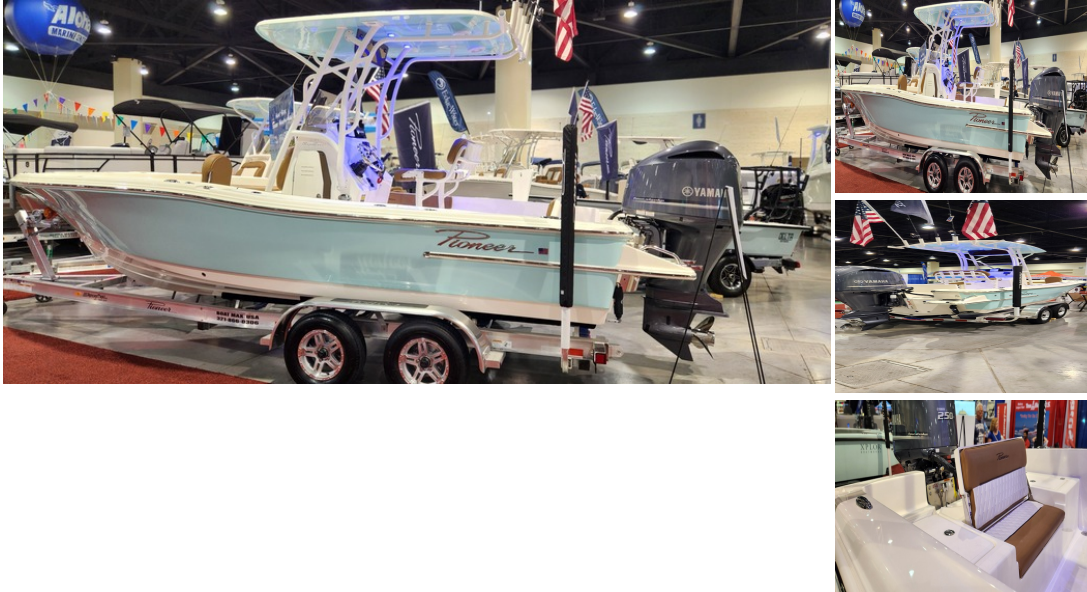

## Pioneer - 220 Bay Sport

\$ 1

### Description

She is the Ultimate Angler's dream...2025 Pioneer 220 Bay Sport powered by the reliable Yamaha F250XB and comes on a custom, tandem axle Amera Trail trailer with brakes! Don't miss out on this beauty! She comes with a white powdercoat package offset by the Seafoam sides, deluxe hard top with radio box and spreaders, forward seating back rest, 3-piece bow cushion set, pop up bumper holder set, raw water wash down kit, fresh water wash down kit, trim tabs, JL Audio Stereo with (4) speakers and Jackplate with pro trim. Please call for pricing.

**Sales status:** available

**Manufacturer:** Pioneer

**Model:** 220 Bay Sport

**Year built:** 2025

**Length:** 6.71 m

**No. of previous owners:** 1

**Condition:** New

**Sale Type:** New

**Material hull:** Polyester

**Material deck:** Wood