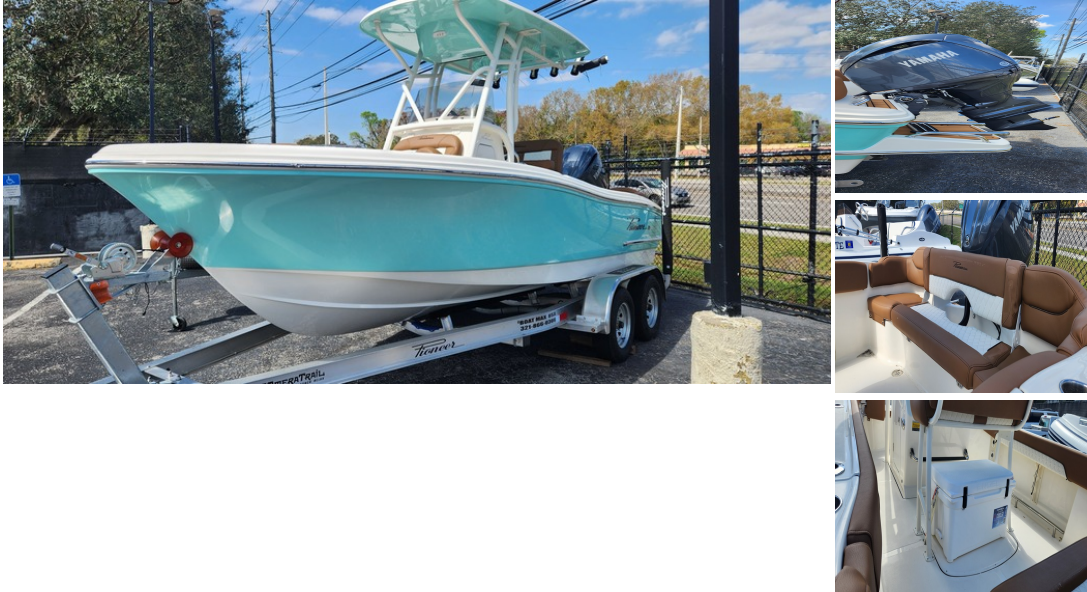

Orlando
32817
United States
Mobile:
Telephone: 321-866-0306

Pioneer - 202 Islander

\$ 1

Description

Her beauty and quality speak for themselves! She is a brand new, 2025 Pioneer 202 Islander, powered by the most reliable Yamaha F150XC and comes on a custom tandem axle Amera Trail trailer. She is equipped with a Deluxe Hard Top w/Radio Box and spreaders, white powdercoat package, trim tabs, raw and fresh water wash downs, pop up bumper holder set, JL Audio Stereo with (4) speakers, 12/24 v. Trolling Motor Plug and dual battery switch. She is the most sought after color, seafoam hull sides. Pioneer designed the 202 Islander to be the perfect boat for great family fun. With an 8 person capacity, this center console rig emphasizes water sports, tubing, fishing, pulling up to your own private beach, or just cruising the waterways with friends and families. With more seating, featuring a full transom seat, wrap-around bolsters throughout the boat, and a step-down area for a porta potty under the console, it's truly a great choice your family and your friends to enjoy. Please call for pricing on this new unit.

Sales status: available

Manufacturer: Pioneer

Model: 202 Islander

Year built: 2025

Length: 6.1 m

No. of previous owners: 1

Condition: New

Sale Type: New

Sale: Dealer

Propulsion: Outboard

Steering: Tiller steering

Engine manufacturer: Yamaha

No. of engines: 1

HP: 150

kW: 1

Fuel: Gas

Material hull: Polyester

Material deck: Wood